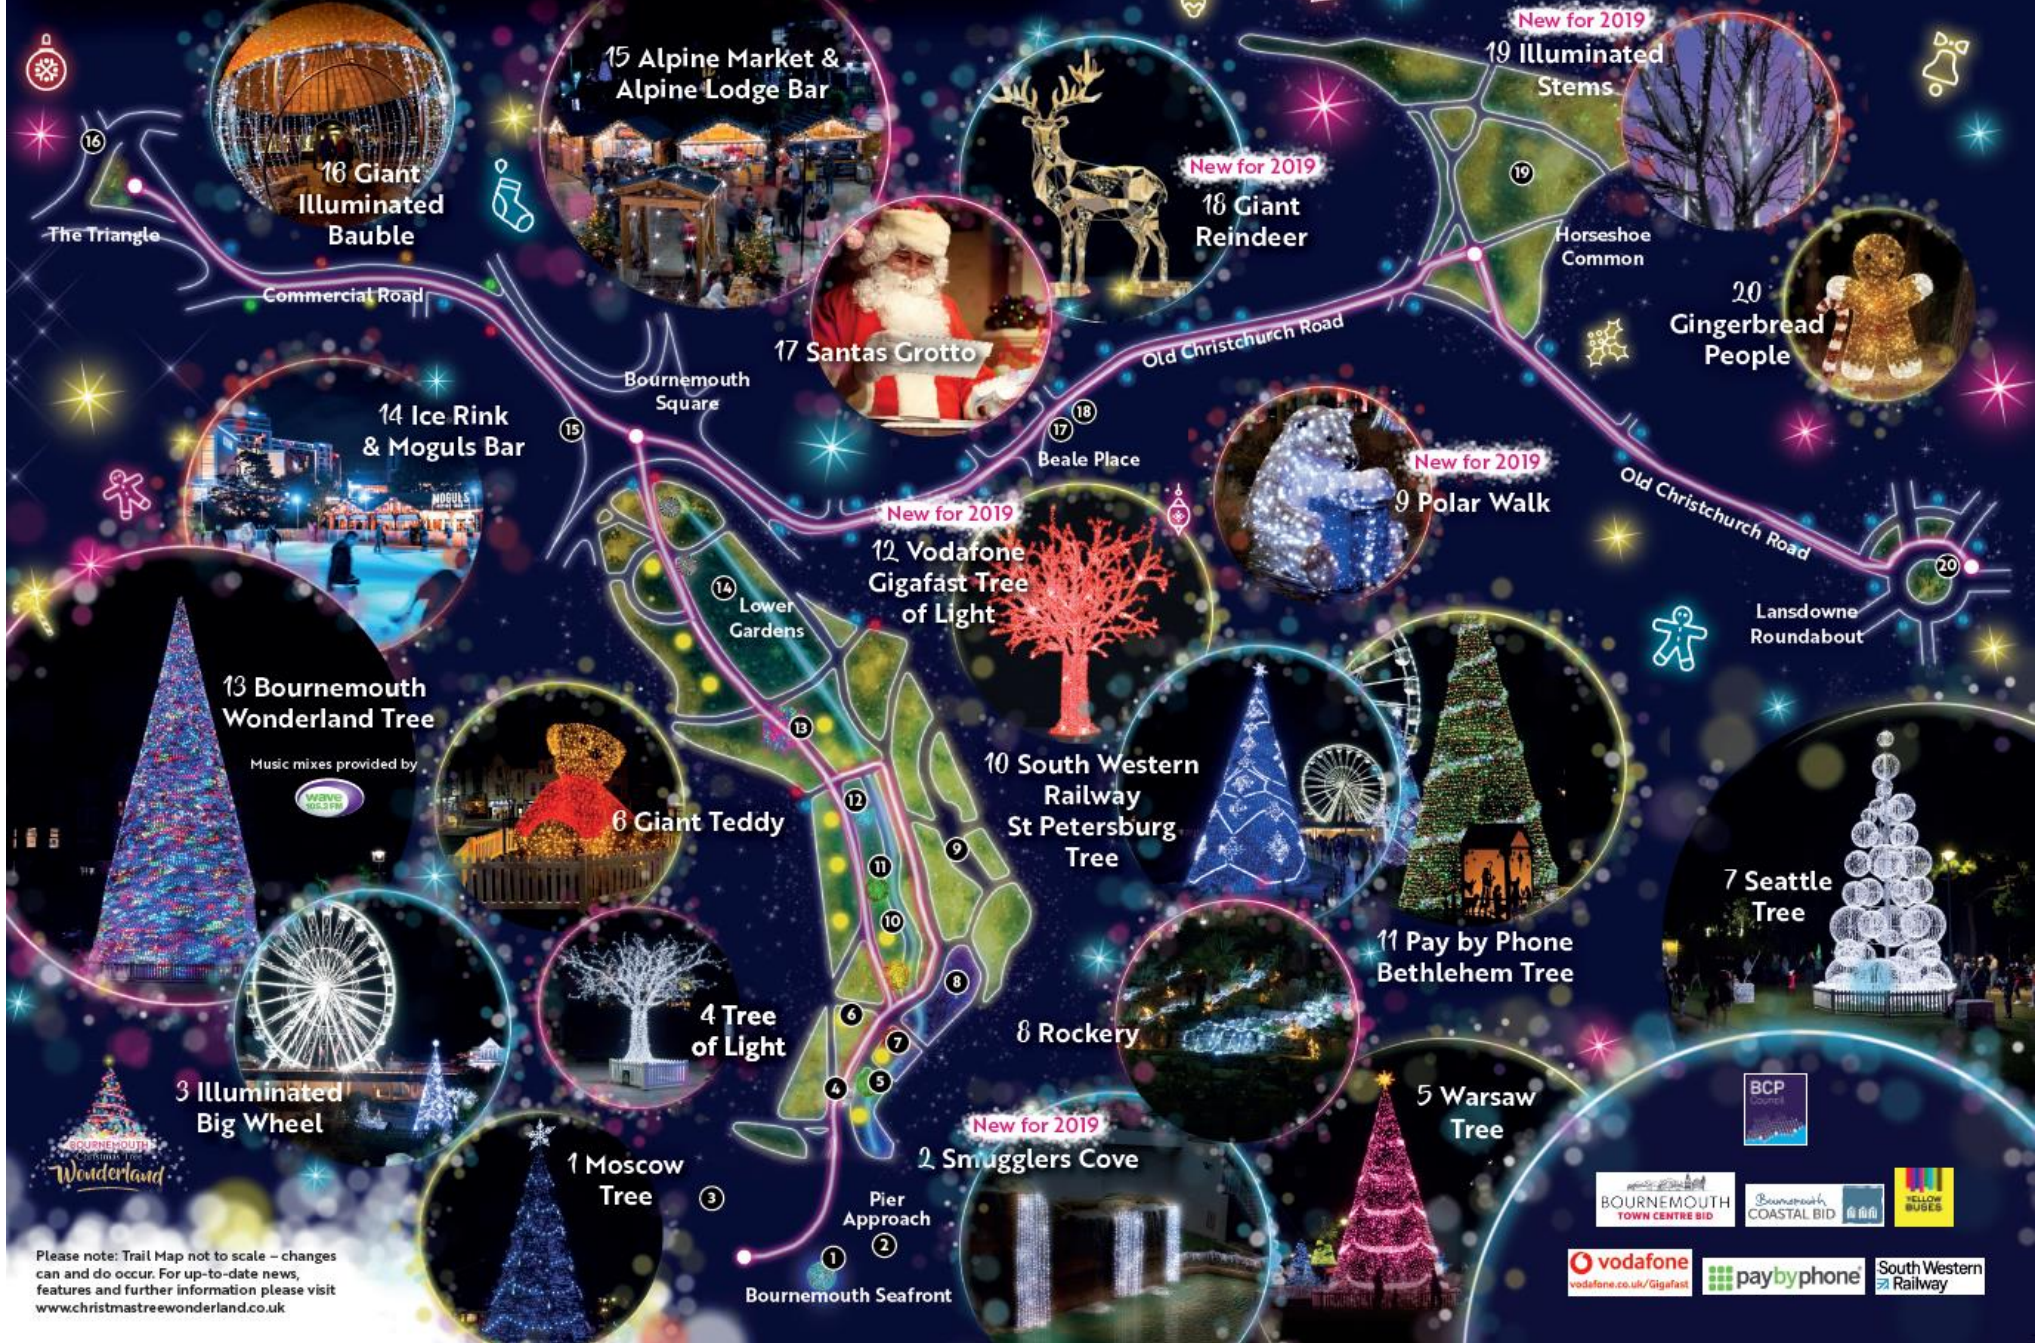

# Bournemouth Christmas Tree Wonderland Trail 2019

Suggested Route

Please note: Trail Map not to scale – changes can and do occur. For up-to-date news, features and further information please visit [www.christmastreewonderland.co.uk](http://www.christmastreewonderland.co.uk)

BCP Council

BOURNEMOUTH TOWN CENTRE BID

Bournemouth COASTAL BID

YELLOW BUSES

vodafone [vodafone.co.uk/Gigafast](http://vodafone.co.uk/Gigafast)

paybyphone

South Western Railway